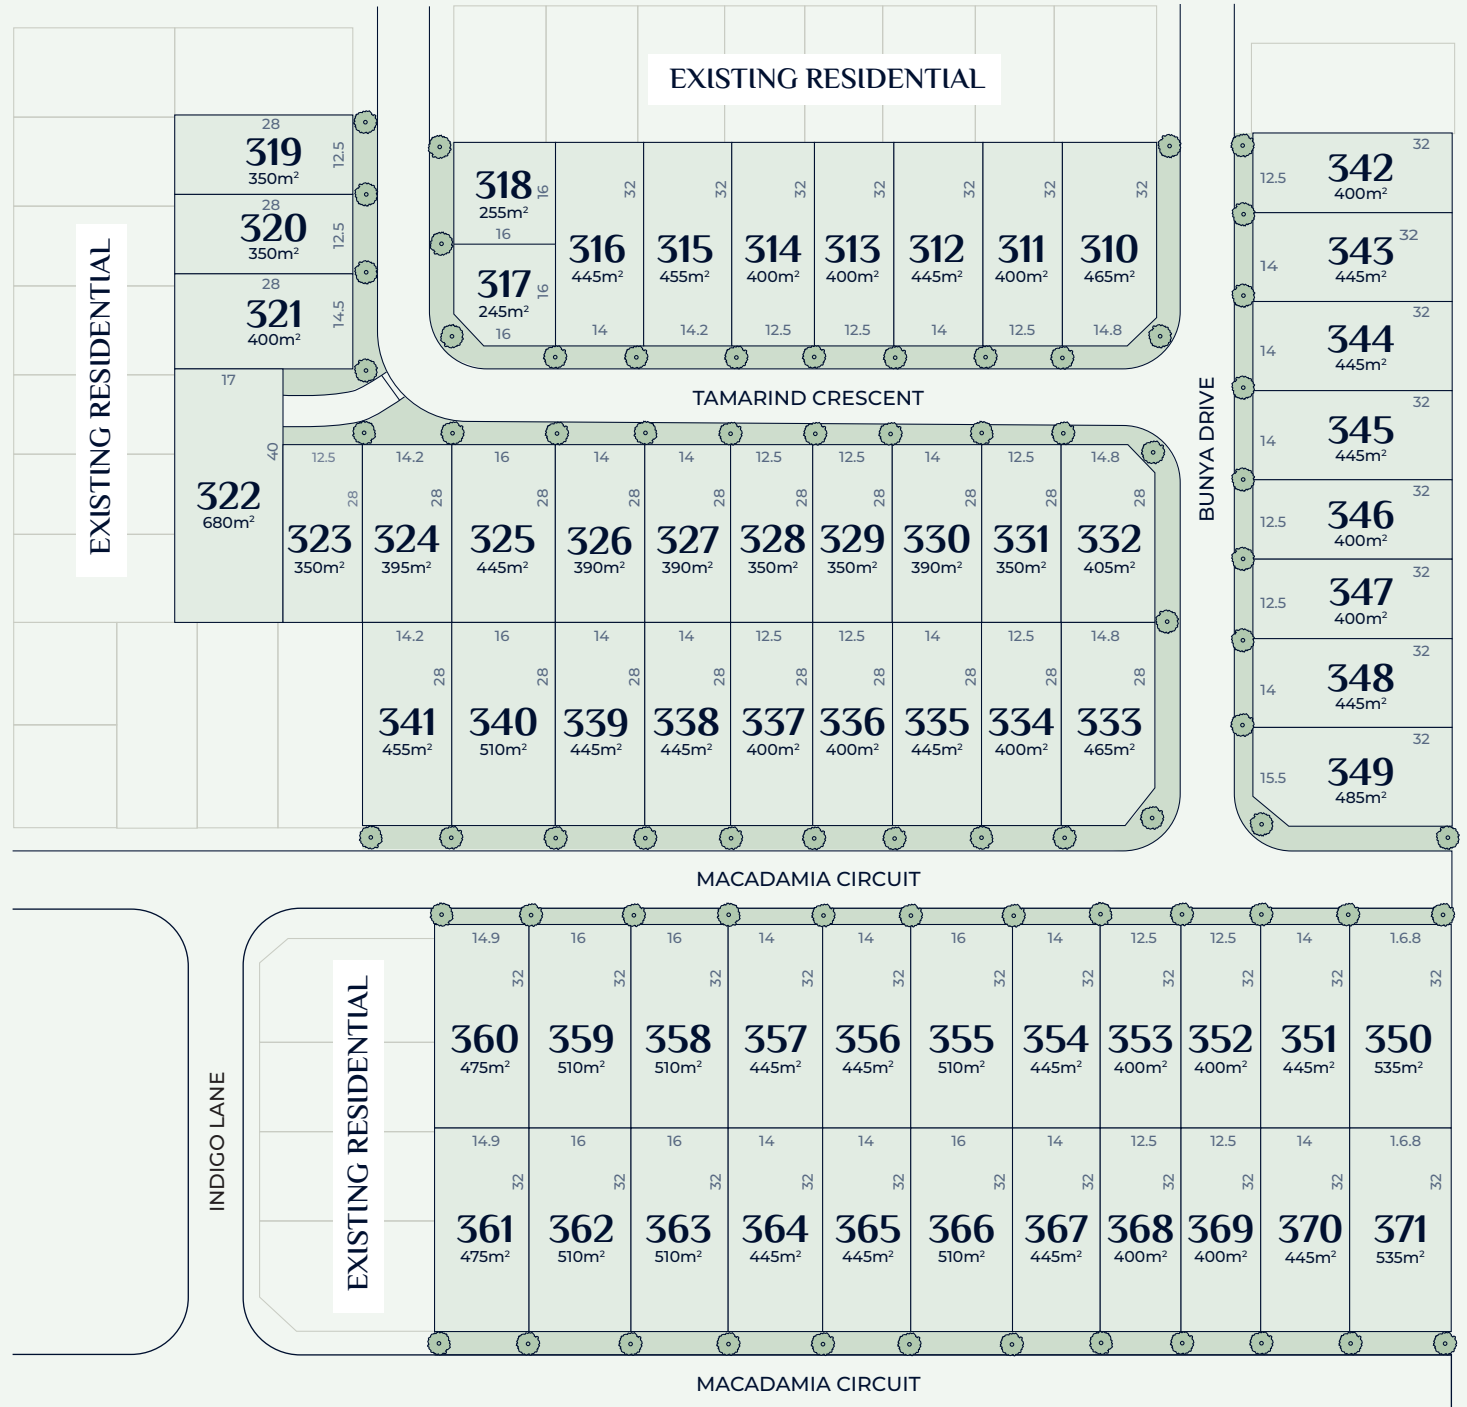

THE RIDGE AT CARVERS

168 Park Ridge Road
Park Ridge, Qld 4125

Information contained within this document is believed to be accurate as at 30/11/2022 but may change at any time without notice. Maps and plans are indicative only and are not to scale. No warranty is given that the information contained in this document will remain accurate, complete and current. The developer excludes all liability for any loss which arises as a result of any reliance on the information contained in this document or otherwise in connection with it. Prospective purchasers should undertake their own enquiries for their own benefit and satisfaction and should rely on the contents of any contract of sale and formal disclosure statements
REVISION 1